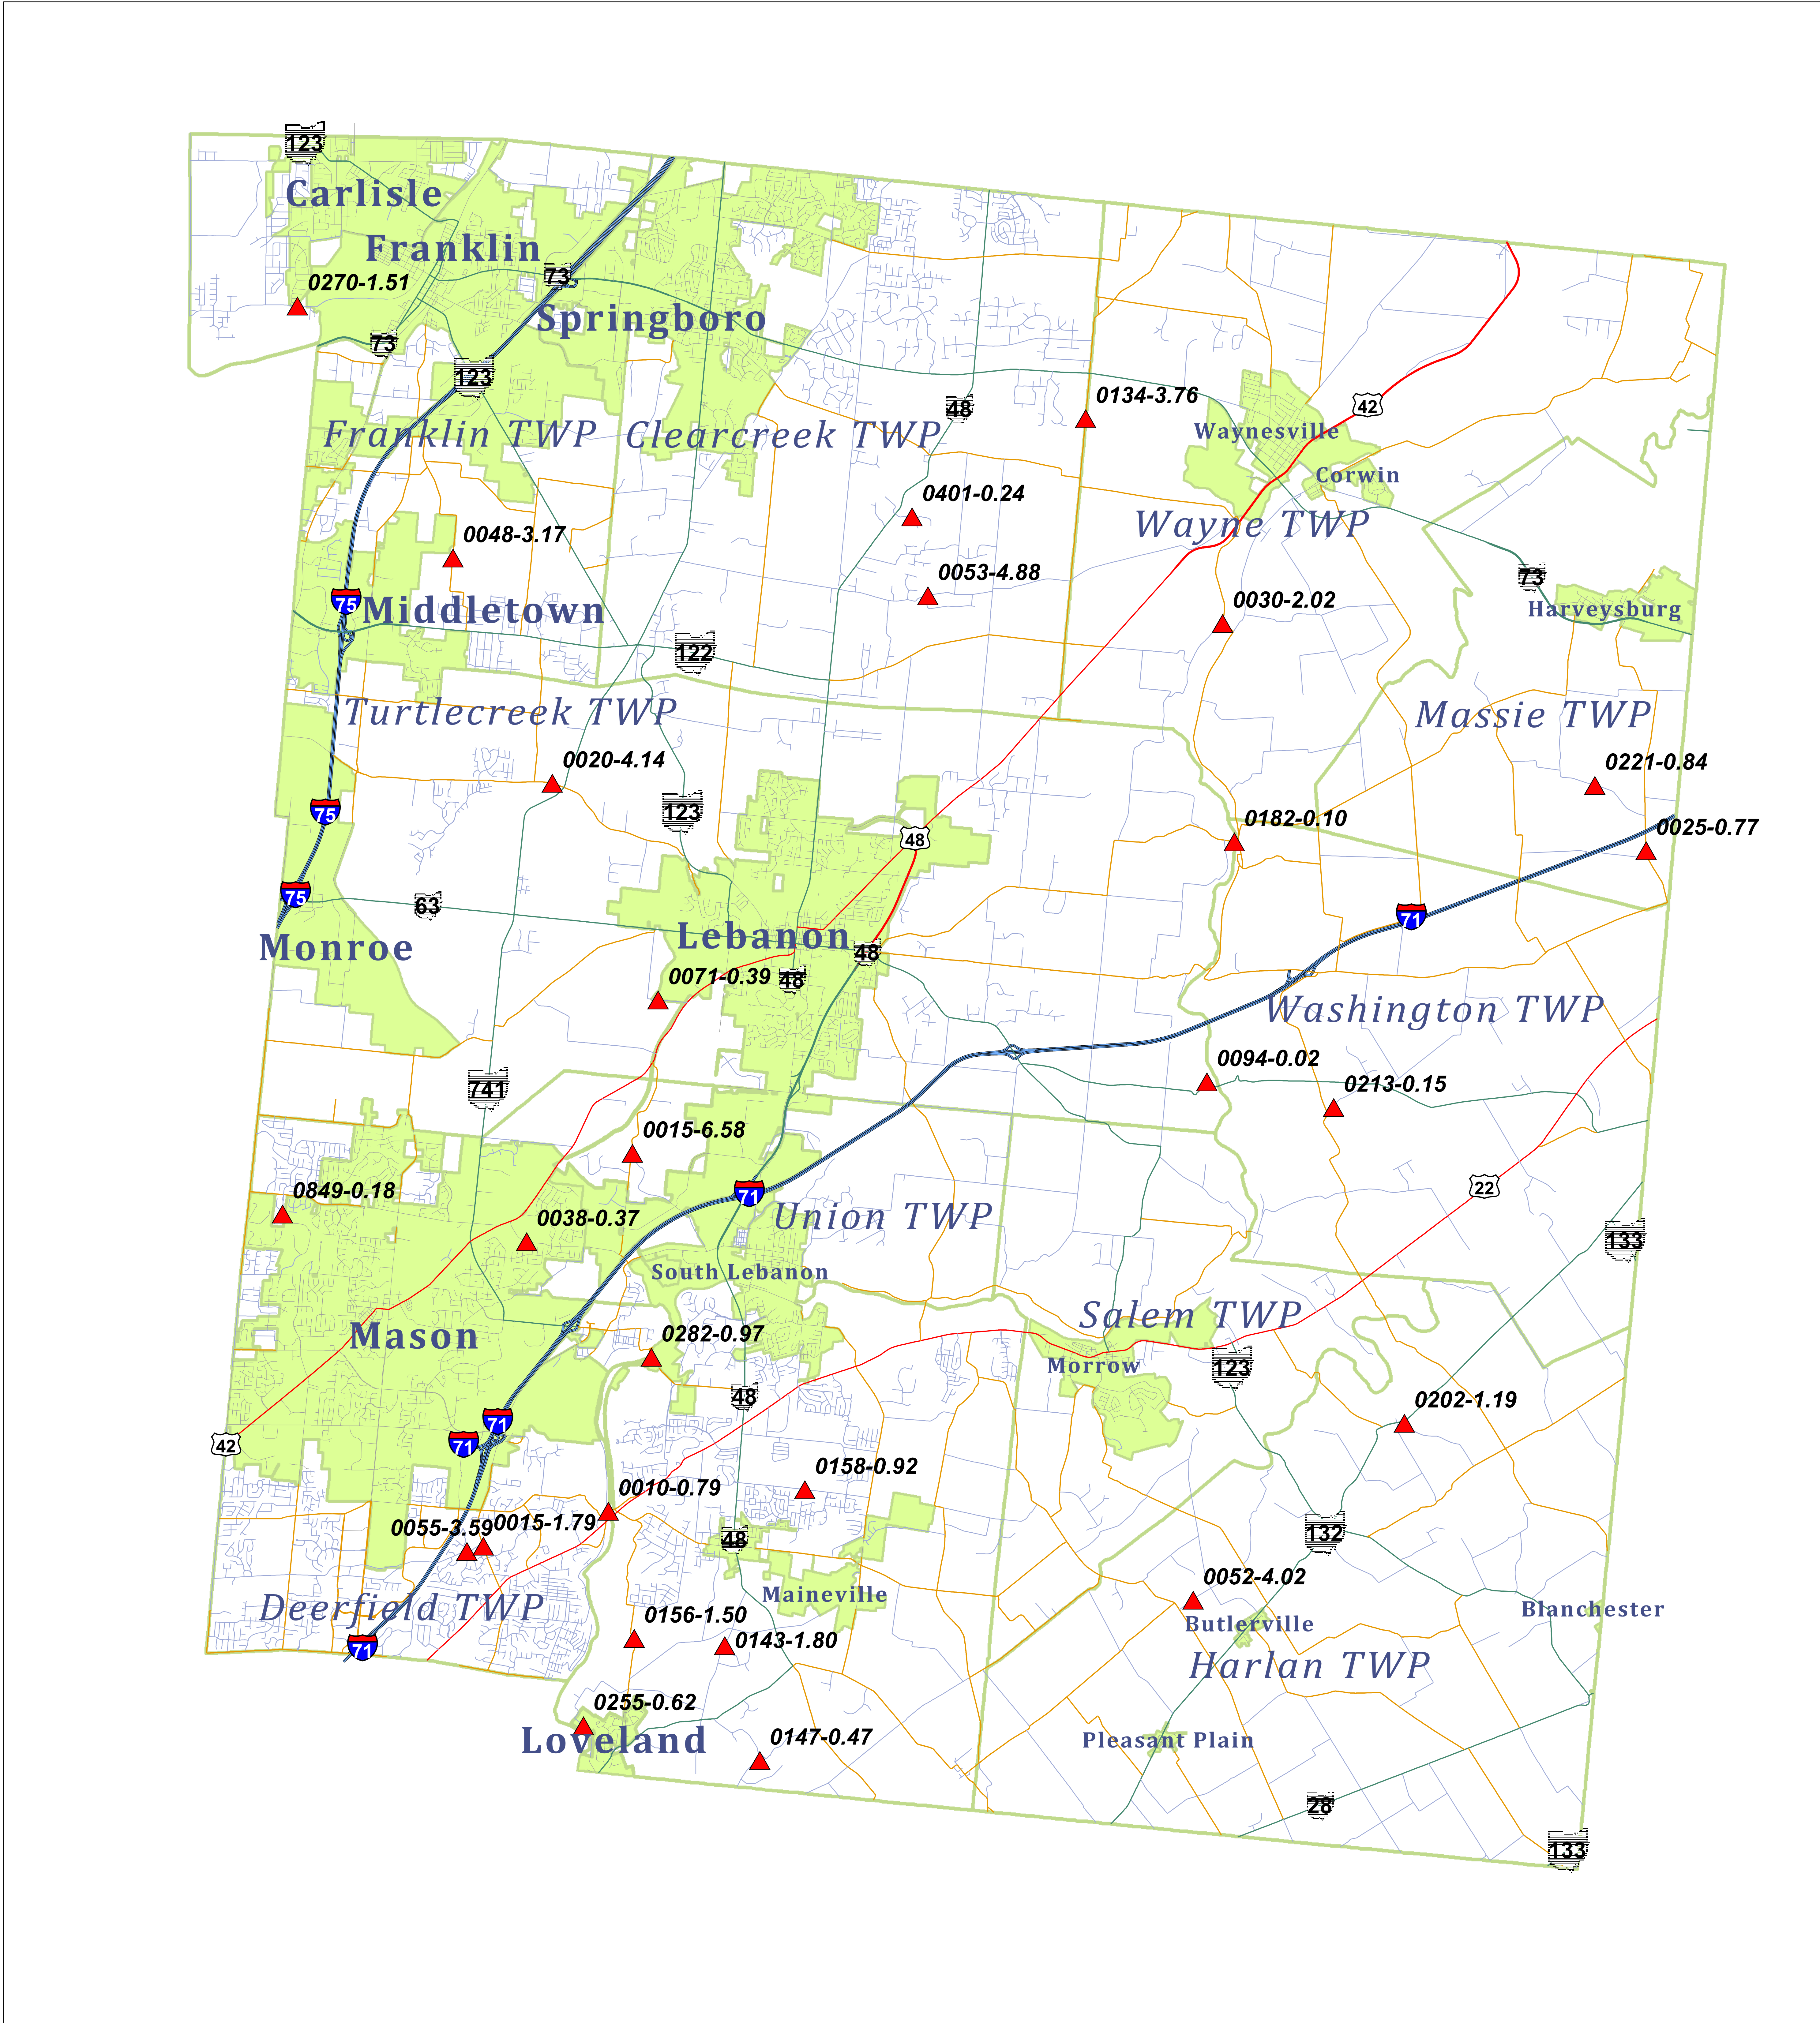

WARREN COUNTY RESTRICTED BRIDGES

Legend

	Restricted Bridge		US Route		County Road
	Interstate Highway		State Route		Township Road
					Municipal Road